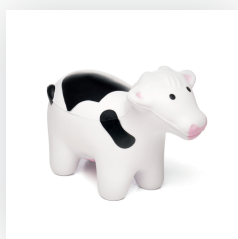

Your Ref:

Quantity:

Product Code: SS0499

Our Ref:

Version: 1

Product Colour: WHITE

**PRINTING CONCERNS:****PRODUCT INFO:**

We stock this item in the following colours

**PANTONE REFERENCE(S)** Full colour printing

ARTWORK SCALE 100%

ARTWORK SCALE 100%  
Digital print area: 30mm x 10mmProduct Image for visualisation  
- colours may vary**The dashed line is to demonstrate print area and will not appear on your printed item****PLEASE NOTE:**