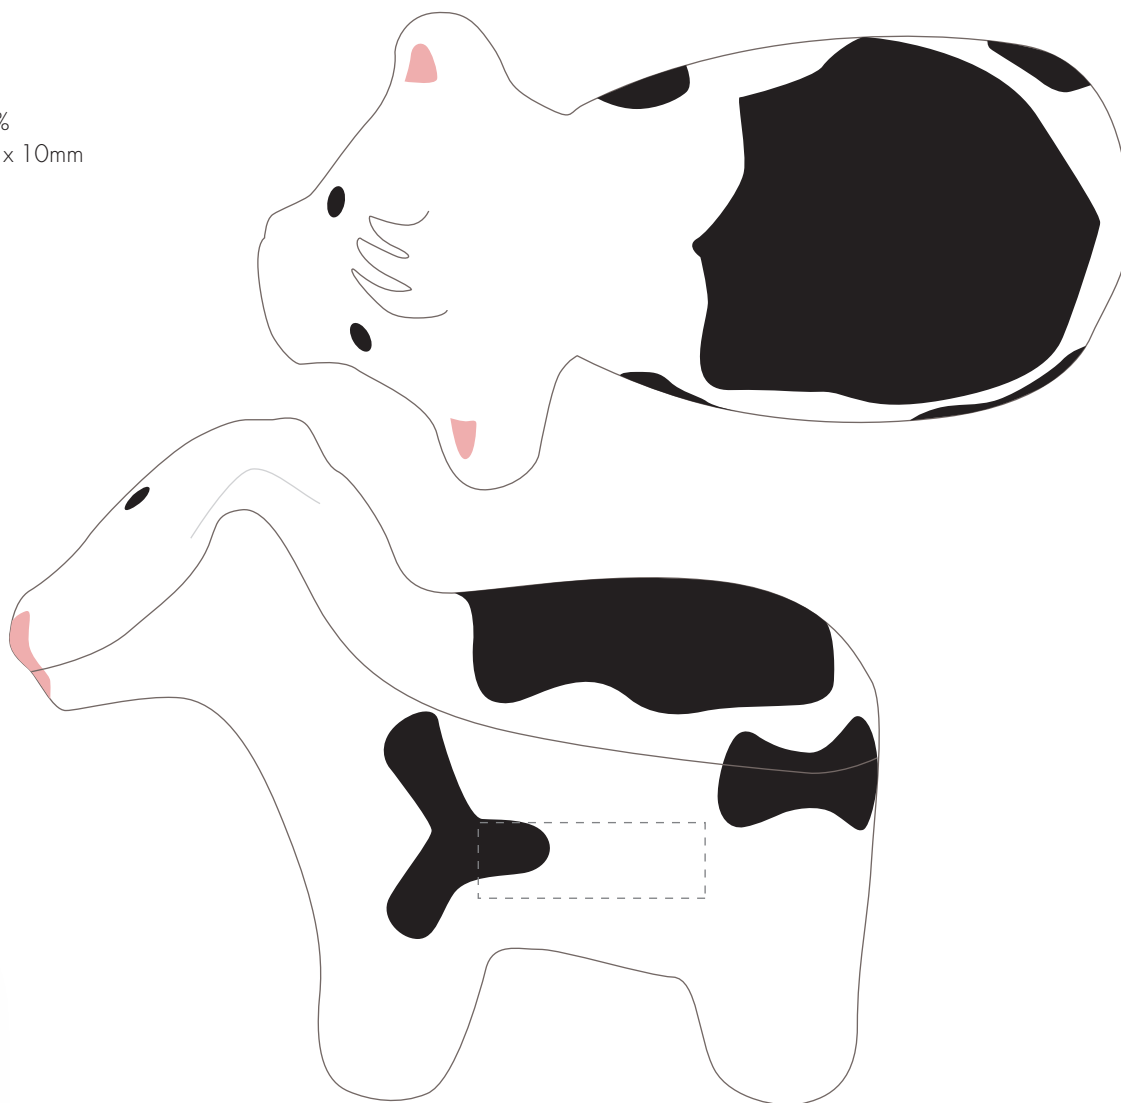

Your Ref:

Quantity:

Product Code: SS0499

Our Ref:

Version: 1

Product Colour: WHITE

**PRINTING CONCERNS:****PRODUCT INFO:**

We stock this item in the following colours

**PANTONE REFERENCE(S)** Full colour printing

ARTWORK SCALE 100%

ARTWORK SCALE 100%  
Digital print area: 30mm x 10mmProduct Image for visualisation  
- colours may vary**The dashed line is to demonstrate print area and will not appear on your printed item****PLEASE NOTE:**